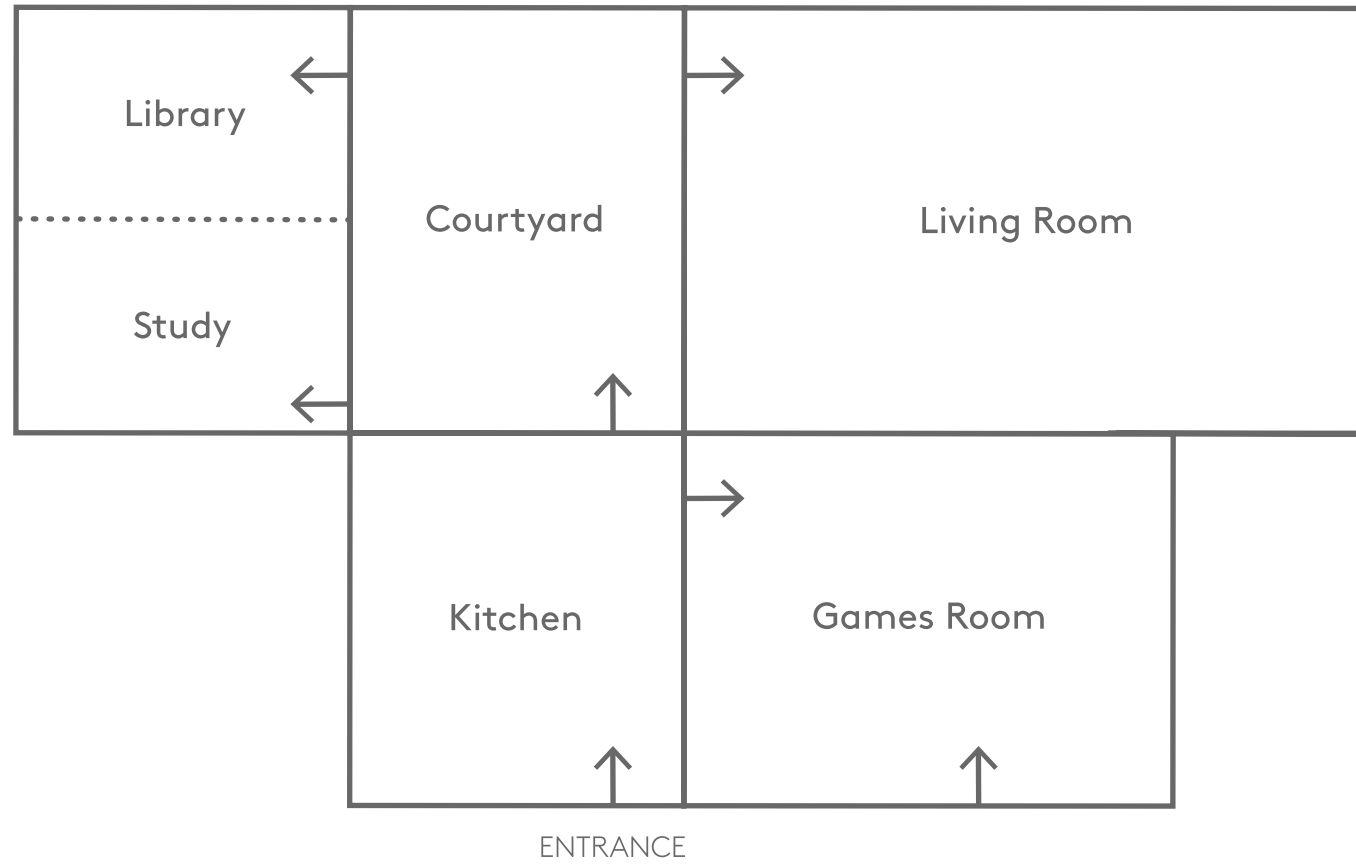

The Apartment—Amsterdam

Kitchen

Games Room

Study

Cheat Sheet	DIMS SQM2	BOARD ROOM 	THEATRE 	CABARET 	CASUAL
Living Room	41.5	20	50	-	80
Kitchen	15	-	-	-	40
Games Room	26.89	14	20	-	-
Library	10.36	8	-	-	-
Study	10.36	8	-	-	-
Library + Study combined	-	15	-	-	-